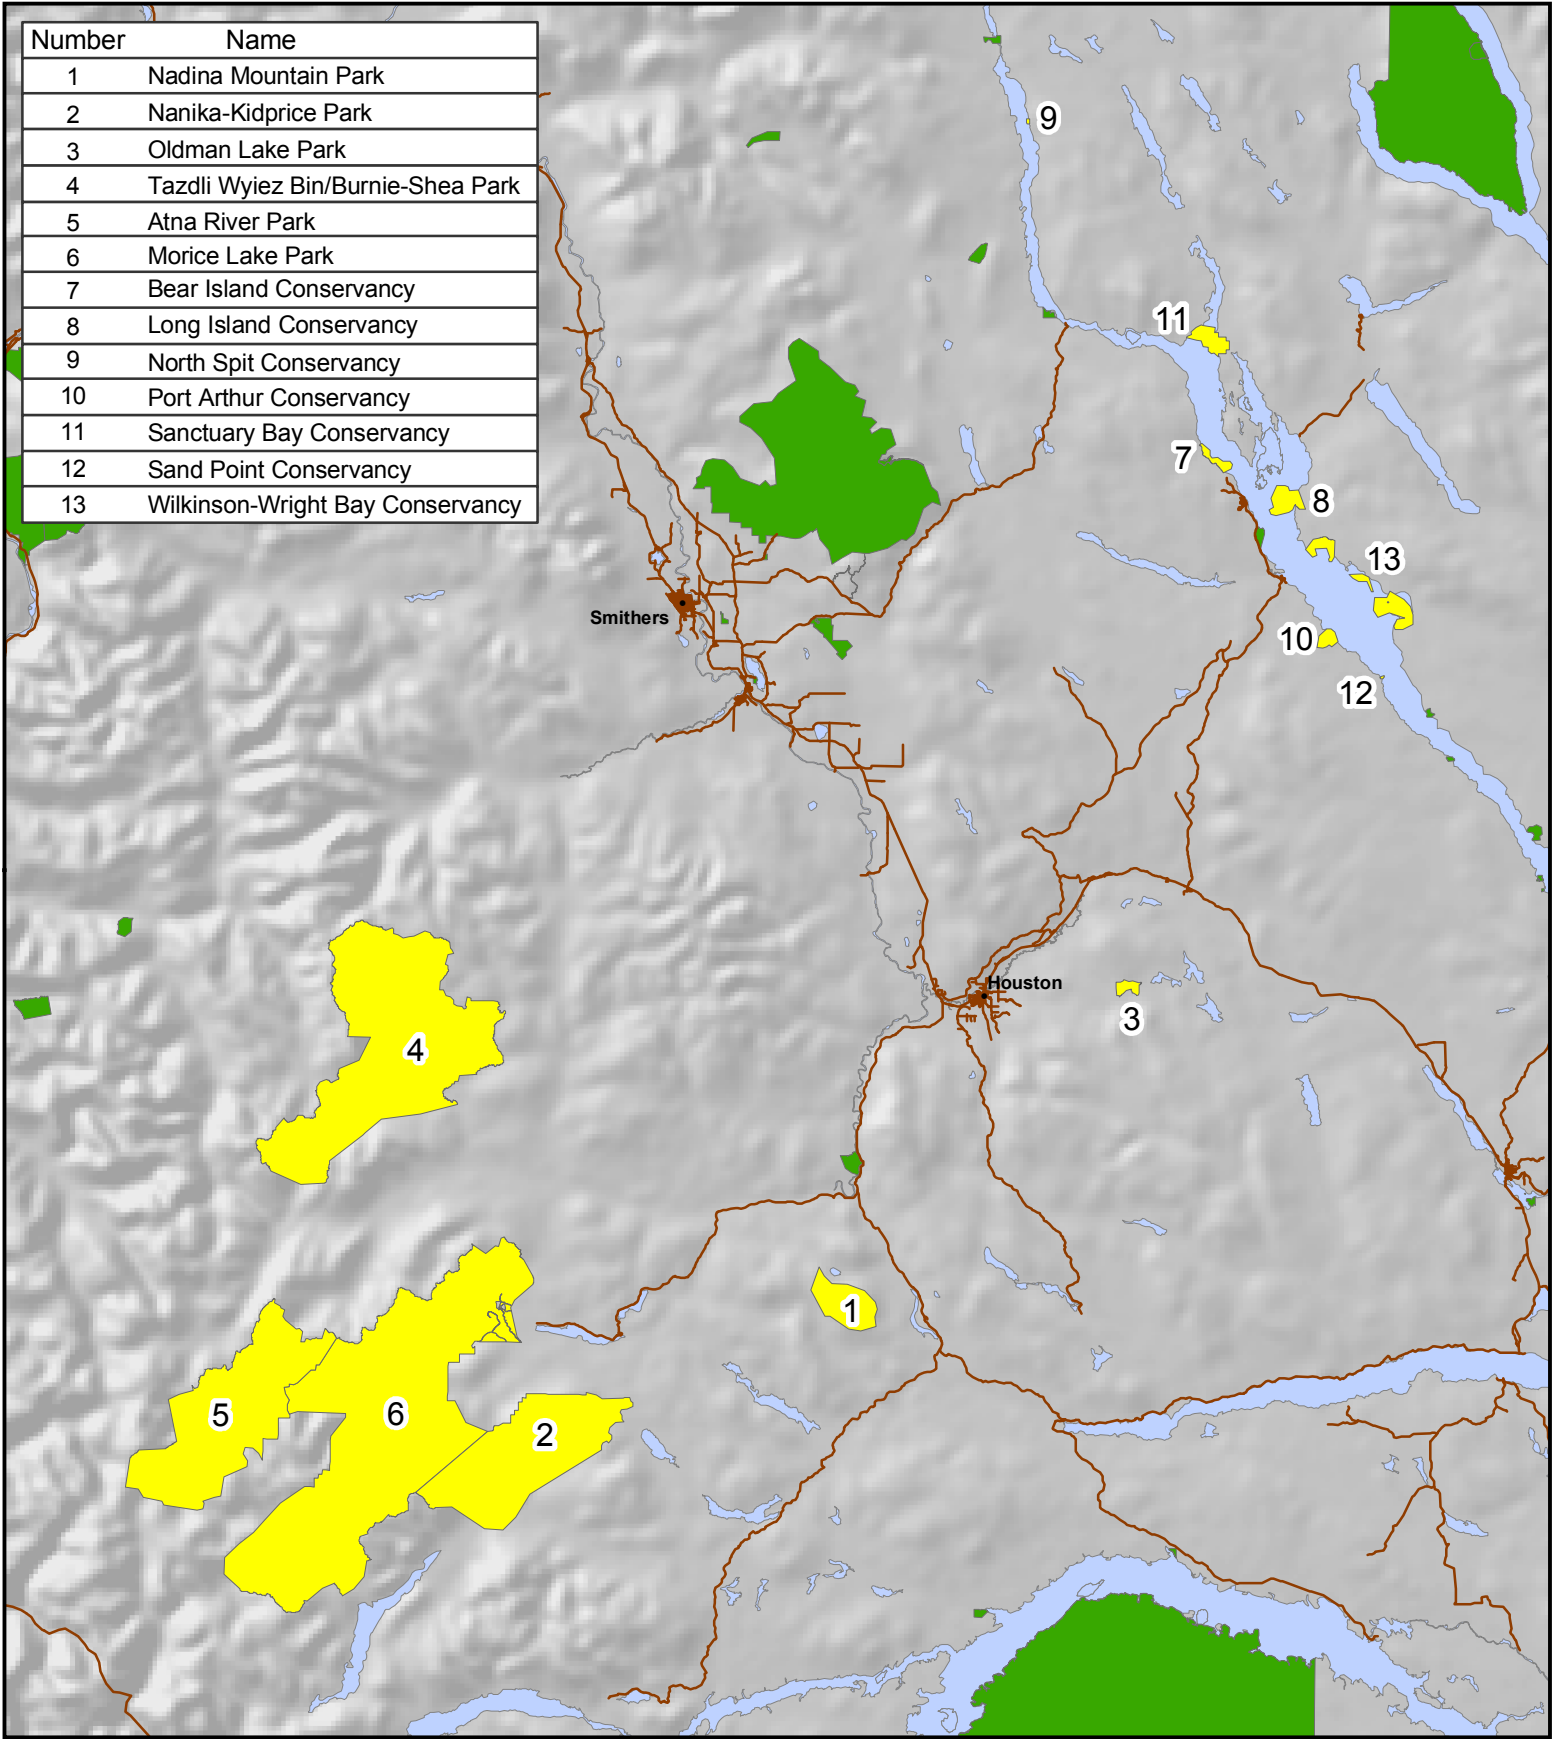

Morice Parks & Conservancies - Spring 2008

Number	Name
1	Nadina Mountain Park
2	Nanika-Kidprice Park
3	Oldman Lake Park
4	Tazdli Wyiez Bin/Burnie-Shea Park
5	Atna River Park
6	Morice Lake Park
7	Bear Island Conservancy
8	Long Island Conservancy
9	North Spit Conservancy
10	Port Arthur Conservancy
11	Sanctuary Bay Conservancy
12	Sand Point Conservancy
13	Wilkinson-Wright Bay Conservancy

Parks and Protected Areas Branch
Land Acquisition and Management Section

Datum/Projection: NAD83, Albers
Date Created: April 28, 2008
Created by: Clover Point Cartographics Ltd., LG

Status Classification

- Parks & Conservancies Designated 2008
- Existing Protected Areas
- Highway